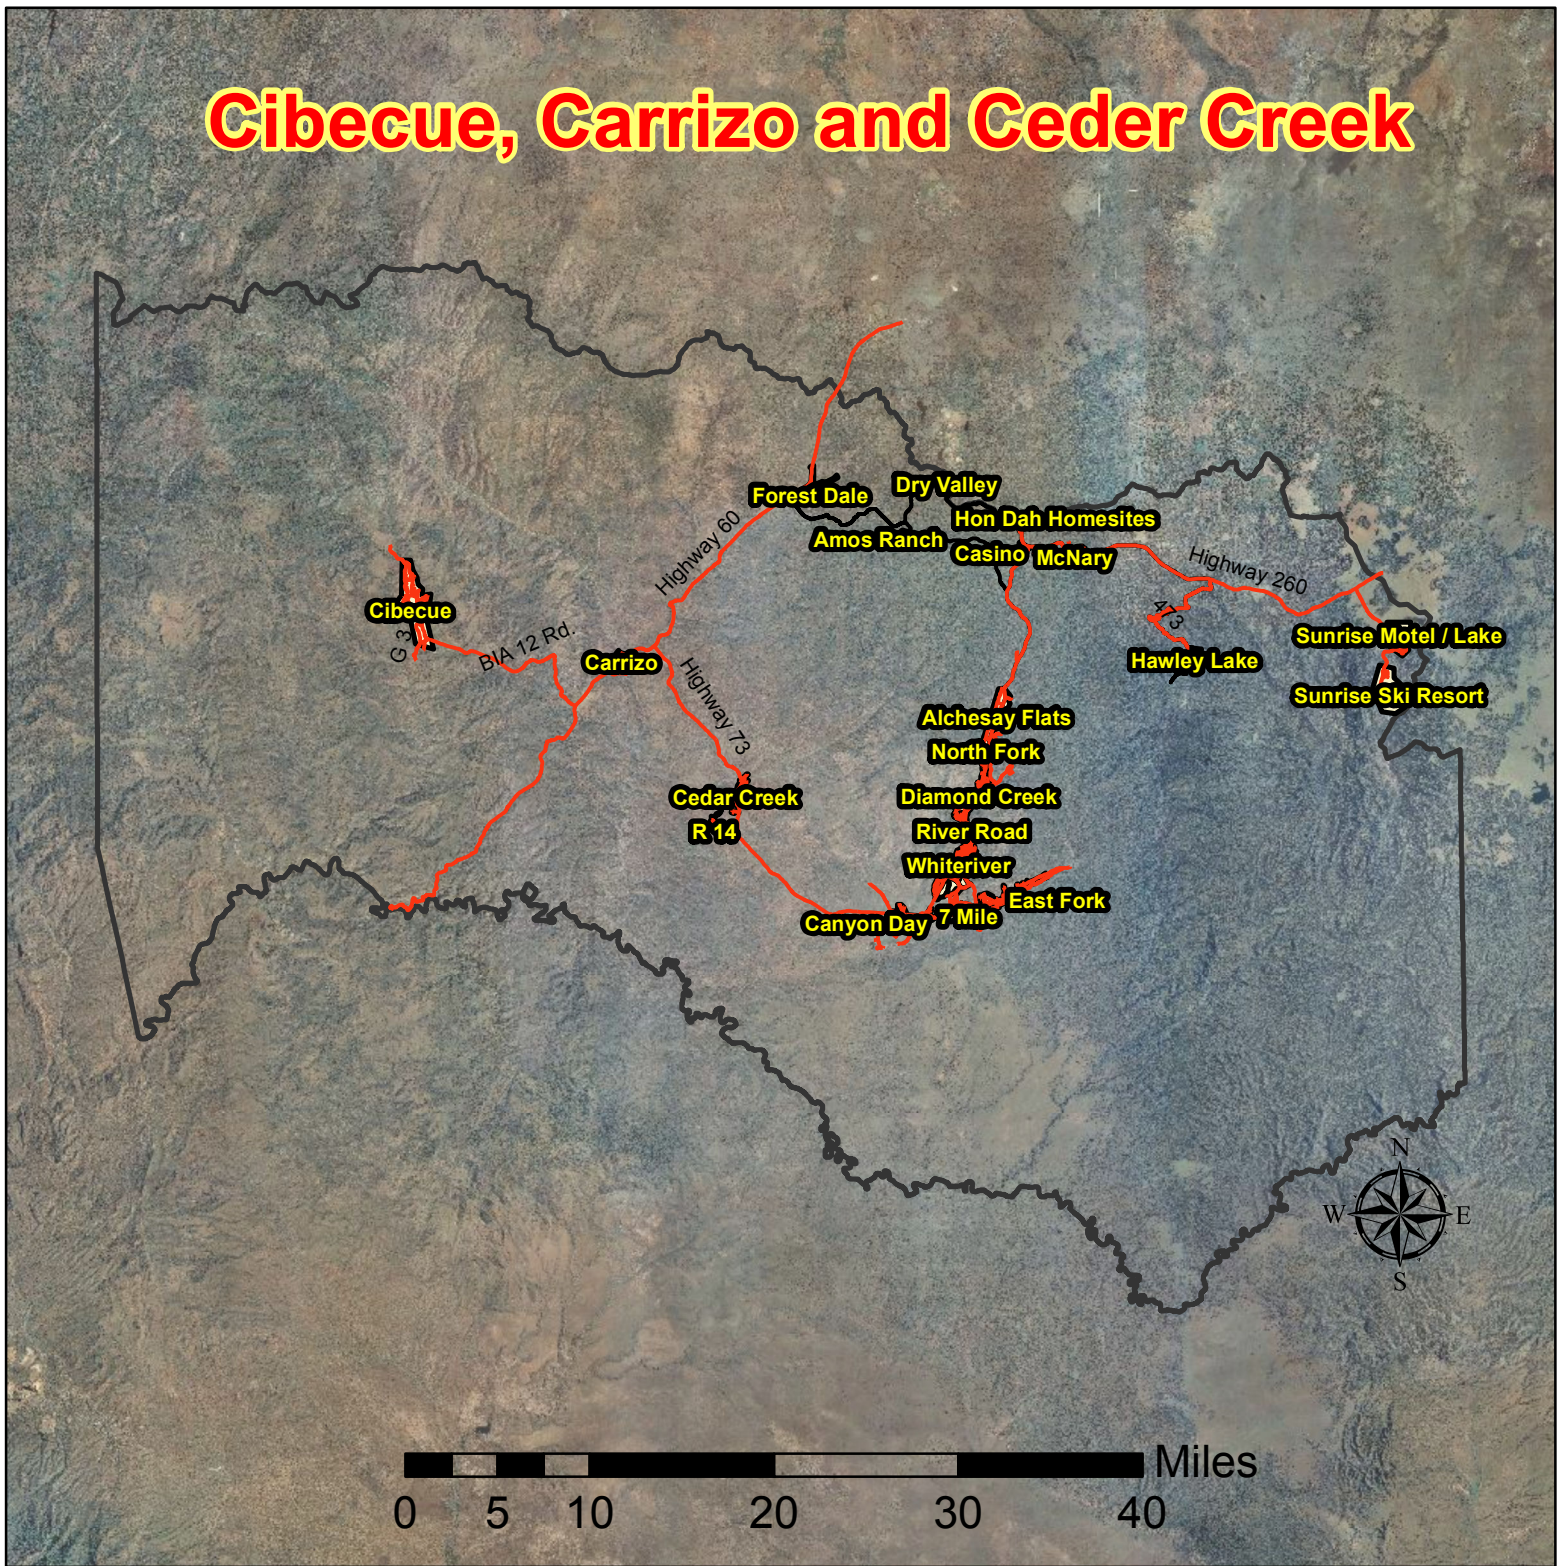

# Cibecue, Carrizo and Ceder Creek

**Legend**

-  Roads
-  Subdiv\_Comm
-  Rez\_Boundry